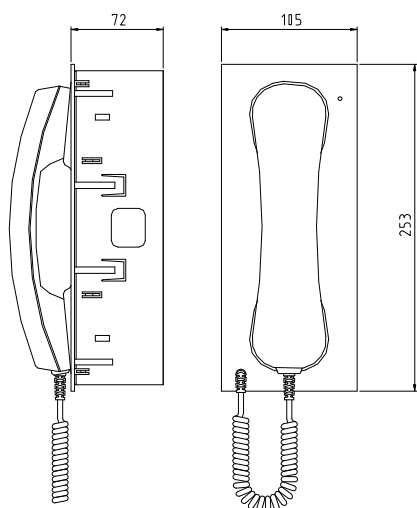

## Built-In Transmitting and Receiving Set EFS 432

### Features:

- speaking key
- handset support in built-in cavity
- connection to radio station by the use of integrated terminal strip
- 6 wire handset cord
- vertical mounting by integrated fixture for handset possible
- earphone and transmitter capsule (technical details on request)
- Alternative:  
available without capsules (customer's choice depending on radio station)

### Dimensions:

table cutout: 244,5 mm x 95,5 mm  
installation depth: 69 mm